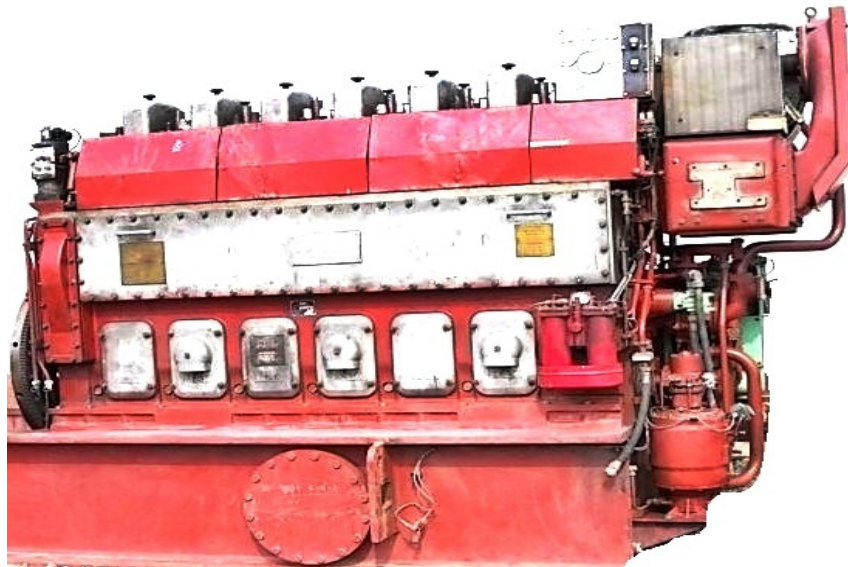

## MAK 6M20 ENGINE

MAKE	TYPE	SERIAL NUMBER	KW	RPM	YEAR
MAK	6M20	30098	930	900	1995

Thanks and Regards,  
Mr. SANTOSH SHINDE  
+91 9825205453